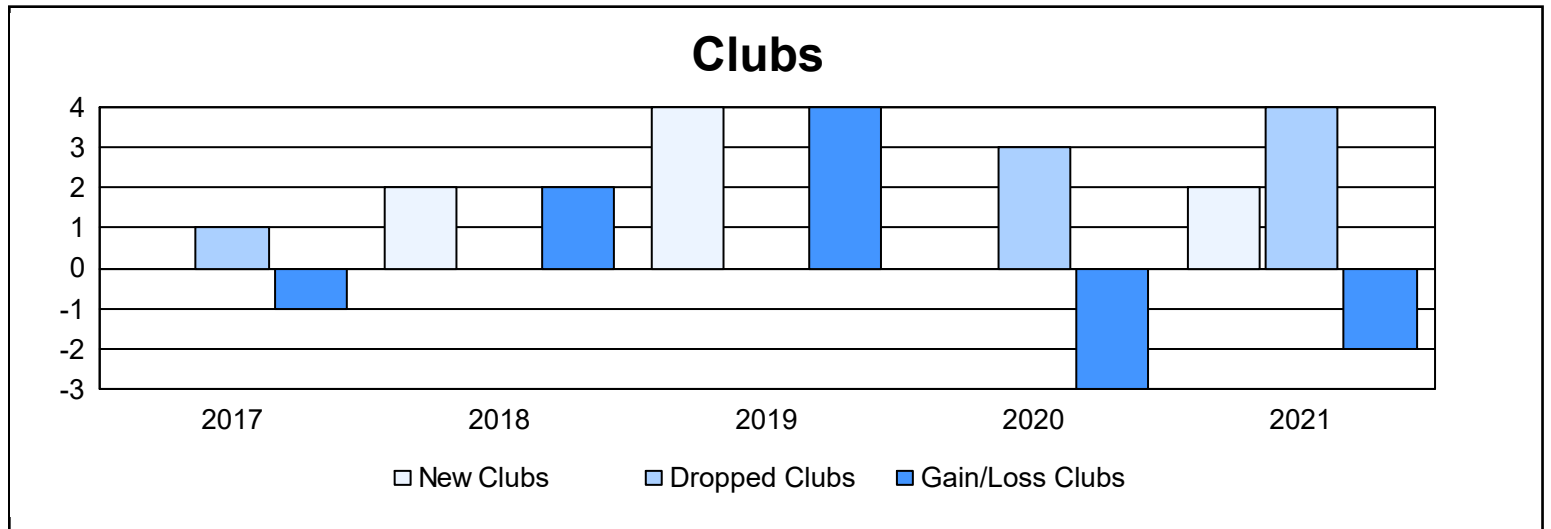

Year	New Clubs	Dropped Clubs	Gain/ Loss Clubs	New Members	Charter Members	Reinstate Members	Transfer Members	Total Member Added	Total Members Dropped	Gain/ Loss Members
2016-2017	0	1	-1	124	1	6	13	144	198	-54
2017-2018	2	0	2	145	63	13	9	230	204	26
2018-2019	4	0	4	89	84	10	4	187	186	1
2019-2020	0	3	-3	87	18	5	3	113	213	-100
2020-2021	2	4	-2	97	61	2	7	167	219	-52
<b>Average</b>	<b>2</b>	<b>2</b>	<b>0</b>	<b>108</b>	<b>45</b>	<b>7</b>	<b>7</b>	<b>168</b>	<b>204</b>	<b>-36</b>

### Membership Composition June 2021 Cumulative