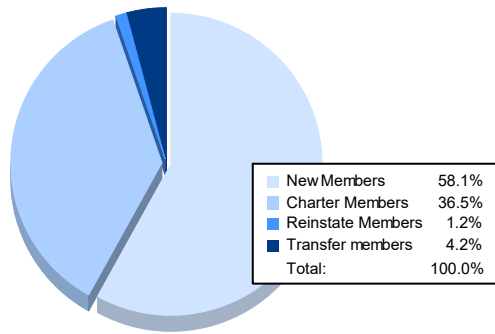

Year	New Clubs	Dropped Clubs	Gain/ Loss Clubs	New Members	Charter Members	Reinstate Members	Transfer Members	Total Member Added	Total Members Dropped	Gain/ Loss Members
2016-2017	0	1	-1	124	1	6	13	144	198	-54
2017-2018	2	0	2	145	63	13	9	230	204	26
2018-2019	4	0	4	89	84	10	4	187	186	1
2019-2020	0	3	-3	87	18	5	3	113	213	-100
2020-2021	2	4	-2	97	61	2	7	167	219	-52
<b>Average</b>	<b>2</b>	<b>2</b>	<b>0</b>	<b>108</b>	<b>45</b>	<b>7</b>	<b>7</b>	<b>168</b>	<b>204</b>	<b>-36</b>

### Membership Composition June 2021 Cumulative