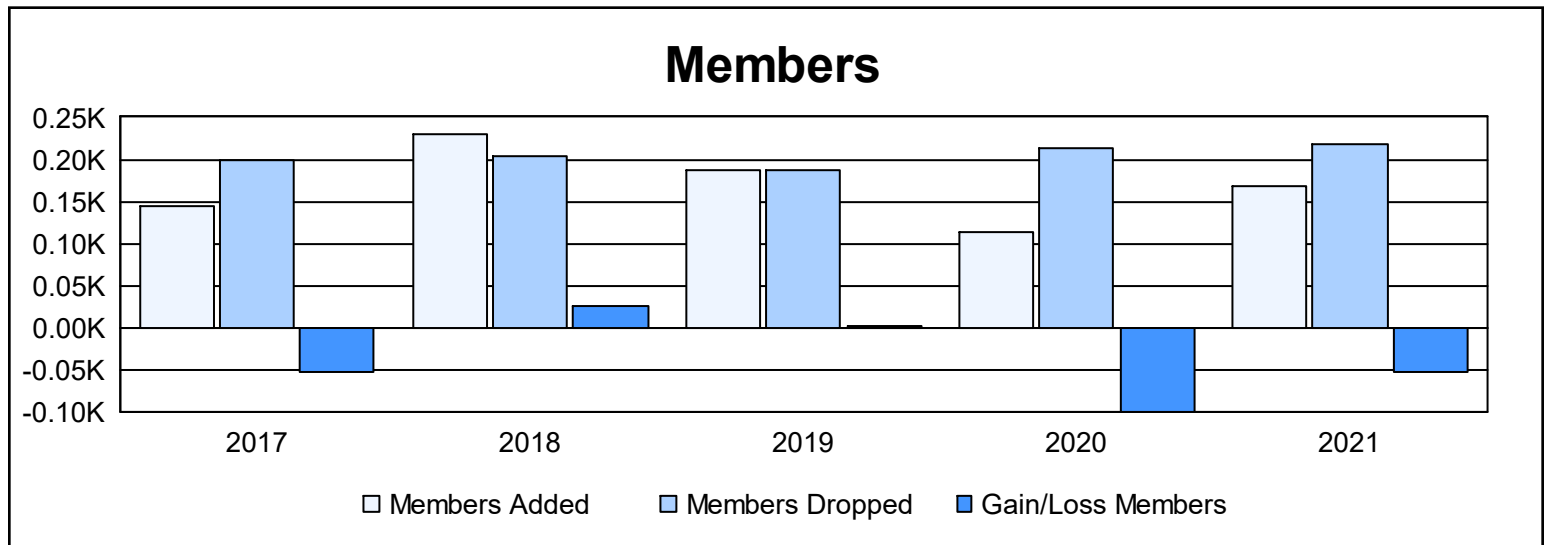

Year	New Clubs	Dropped Clubs	Gain/ Loss Clubs	New Members	Charter Members	Reinstate Members	Transfer Members	Total Member Added	Total Members Dropped	Gain/ Loss Members
2016-2017	0	1	-1	124	1	6	13	144	198	-54
2017-2018	2	0	2	145	63	13	9	230	204	26
2018-2019	4	0	4	89	84	10	4	187	186	1
2019-2020	0	3	-3	87	18	5	3	113	213	-100
2020-2021	2	4	-2	97	61	2	7	167	219	-52
<b>Average</b>	<b>2</b>	<b>2</b>	<b>0</b>	<b>108</b>	<b>45</b>	<b>7</b>	<b>7</b>	<b>168</b>	<b>204</b>	<b>-36</b>

### Membership Composition June 2021 Cumulative